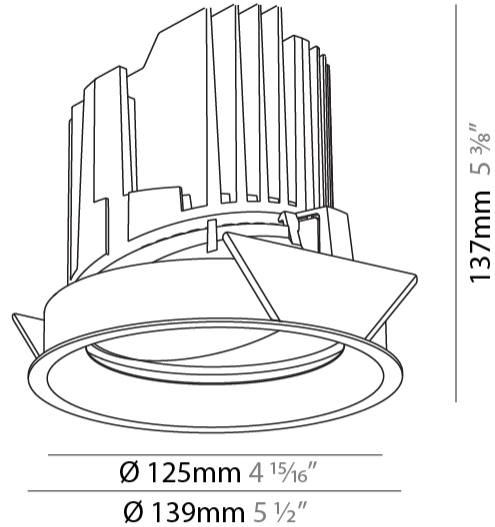

GENERAL

Series: Bioniq
 Subseries: Bioniq Round Adjustable
 Brand: Prolicht
 Division: Architectural
 Mounting Type: Recessed
 Mounting Location: Ceiling
 Subcategory: Downlight

PHYSICAL

Shape: Round
 Diameter (mm): 139
 Diameter (in): 5 1/2
 Height (mm): 137
 Height (in): 5 3/8
 Ceiling Thickness (mm): 10 / 12.5 / 15
 Ceiling Thickness (in): 3/8 or 1/2 or 9/16
 Min. Recessing Depth (mm): 150
 Min. Recessing Depth (in): 5 7/8
 Light Distribution: Adjustable / Downlight
 Weight (kg): 0.805
 Weight (lbs): 1.77
 Fixture Finish: SSR / BKV / CWI / CRY / HAB / LAG / UFT / ITA / RUA / RUR / MIC / FTG / MYG / TWT / LOD / PUS / FRO / FUP / KIA / POP / BLS / SPG / MEY / GOH / GUM / CHC / COM / ABZ / JAG / OBR / MOS / ROR
 Fixture Material: Aluminum Die Cast
 Cut-out Measurements: 130mm / 5 1/8"

OPTICAL

Reflector°: 10
 Optic°: Lens Pack - No Lens
 Adjustability: Rotational 355°; Tilt 30°

RATINGS AND CERTIFICATIONS

Certified By: CSA Certified to UL and CSA Standards
 IP rating: IP20

	130mm 5 1/8"	150mm 5 7/8"	10 15mm 3/8" 9/16"	30°	355°	
A						