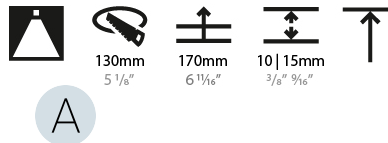

RATINGS AND CERTIFICATIONS

Certified By: Certified for North American Standards
IP rating: IP20