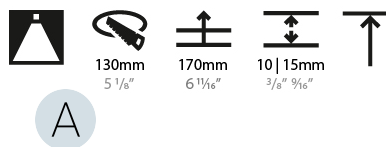

PHYSICAL

Shape: Round
Diameter (mm): 139
Diameter (in): 5 1/2
Height (mm): 151
Height (in): 5 15/16
Ceiling Thickness (mm): 10 / 12.5 / 15
Ceiling Thickness (in): 3/8 or 1/2 or 9/16
Min. Recessing Depth (mm): 170
Min. Recessing Depth (in): 6 11/16
Light Distribution: Downlight
Weight (kg): 0.946
Weight (lbs): 2.09
Fixture Finish: SSR / BKV / CWI / CRY / HAB / LAG / UFT / ITA / RUA / RUR / MIC / FTG / MYG / TWT / LOD / PUS / FRO / FUP / KIA / POP / BLS / SPG / MEY / GOH / GUM / CHC / COM / ABZ / JAG / OBR / MOS / ROR
Fixture Material: Aluminum Die Cast
Cut-out Measurements: 130mm / 5 1/8"

ELECTRICAL

Lamp Type: LED (Zhaga Standard)
Input Wattage (W): 13.2 / 16.5
Total Output Wattage (W): 12 / 14
Dimming: Tri-Mode (Non-Dimming and Phase Dimming (120Vac only) and 0-10V Dimming)
Driver Included: No
Driver Location: Recessed Housing
Driver Type: Constant Current - Universal
Driver Class: Class 2
Housing: See components
Input Voltage (V): 120 - 277
Constant Current (MA): 350

LED

Number of LEDs: 1
Color Temperature (°K): 2700 / 3000 / 3500 / 4000
Max. Delivered Lumen (lm): 810 / 900 / 970 / 990
Nominal Lumen (lm): 960 / 1070 / 1156 / 1180
CRI: >90 CRI
Efficiency (%): 0.905
Lamp Life (hrs): 50000

OPTICAL

Reflector: 10

RATINGS AND CERTIFICATIONS

Certified By: Certified for North American Standards
IP rating: IP54